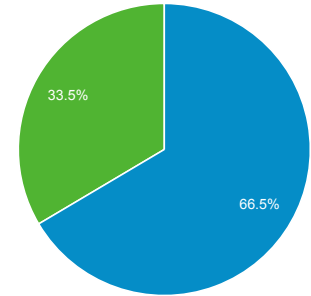

Audience Overview

All Users
100.00% Users

May 30, 2018 - Jun 29, 2018

Overview

■ New Visitor ■ Returning Visitor

Language	Users	% Users
1. sk-sk	79,872	54.70%
2. sk	34,823	23.85%
3. en-us	12,936	8.86%
4. cs-cz	8,470	5.80%
5. cs	3,606	2.47%
6. en-gb	1,401	0.96%
7. hu-hu	1,220	0.84%
8. hu	477	0.33%
9. de-de	420	0.29%
10. en	417	0.29%