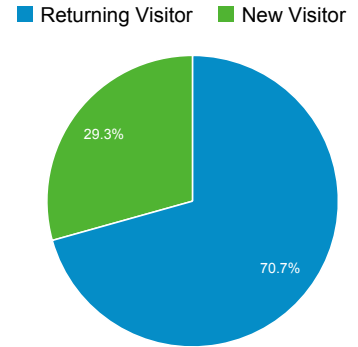

# Audience Overview

100.00% of visits

Overview

## 137,362 people visited this site

<b>Visits</b> 334,458	<b>Unique Visitors</b> 137,362	<b>Pageviews</b> 2,142,160
<b>Pages / Visit</b> 6.40	<b>Avg. Visit Duration</b> 00:06:36	<b>Bounce Rate</b> 42.44%
<b>% New Visits</b> 29.30%		