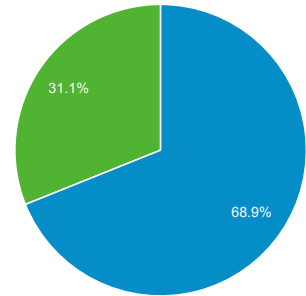

Avg. Visit Duration
00:06:17

% New Visits
31.01%

Unique Visitors
184,390

Pages / Visit
6.00

Bounce Rate
44.00%

■ Returning Visitor ■ New Visitor

Language	Visits	% Visits
1. sk	267,186	60.72%
2. cs	48,052	10.92%
3. sk-sk	47,538	10.80%
4. en-us	39,761	9.04%
5. en	19,090	4.34%
6. cs-cz	5,640	1.28%
7. hu-hu	2,673	0.61%
8. hu	2,630	0.60%
9. en-gb	2,070	0.47%
10. de	1,074	0.24%